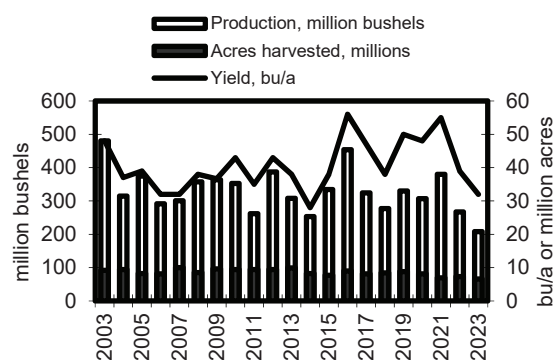

(Kelsey Andersen, Kansas State University Wheat and Forages Specialist)

Insects

Fall wheat planting went relatively well throughout much of the state, mainly because there were very few delays due to rain. These dry conditions also led to some spotty germination, which caused more concern about the effect insect and mite pests were having rather than what they were actually causing. However, dry conditions, plus army cutworm infestations, in both late fall and early spring in many areas especially in south and northcentral Kansas, did cause thin stands. Many of these fields that were stressed for moisture then had chinch bug infestations in the spring, which added even more stress to the plants.

Army cutworms and chinch bugs, combined with less than ideal growing conditions, resulted in many fields with reduced stands, or fields that were deemed not worth harvesting and were ultimately plowed under to make ready to plant a spring crop. (Jeff Whitworth, Kansas State University Department of Entomology)

Harvest Statistics

The Kansas Agricultural Statistics' July estimate of the 2023 crop was 208 million bushels from 6.50 million acres, down 2% from last year's crop. Yield per harvested acre is expected to average 32 bushels per acre, down 5 bushels from last year's final yield. (July 2023, *Crops Report*, Kansas Agricultural Statistics)

Figure 1. Historical Kansas wheat production

SY Monument remained the top-seeded variety in Kansas for the fifth consecutive year, accounting for 6.6% of the state's planted acres. Bob Dole ranked second at 4.6%. SY Wolverine ranked third at 4.1%, and WB-Grainfield dropped to the fourth place at 3.9%. Winterhawk rounded out the top 5 with 3.8% of the seeded acreage in Kansas. (March 2023, *Kansas Wheat Varieties*, Kansas Agricultural Statistics)